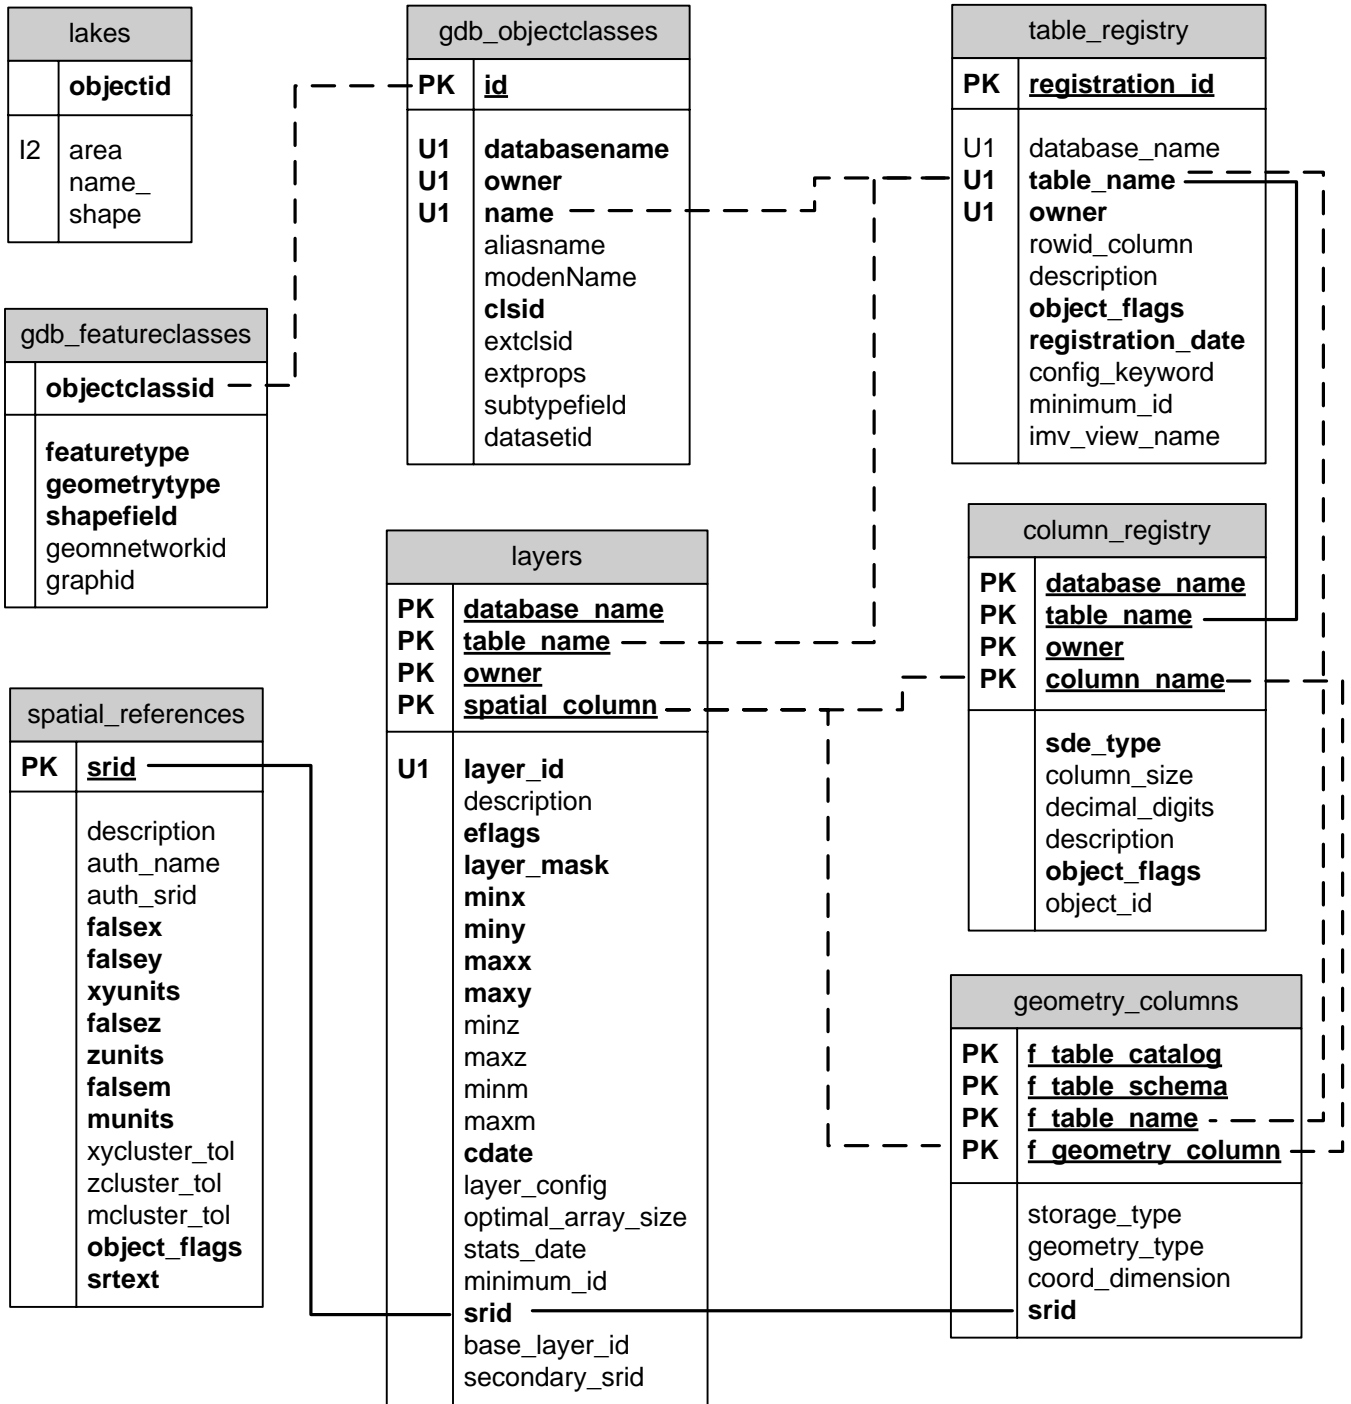

Feature class tables in Informix

The business table name – lakes – relates to the table_name fields, the f_table_name field in the geometry_columns table, and the name field in the gdb_objectclasses table. The owner fields in each table are also implicitly related.