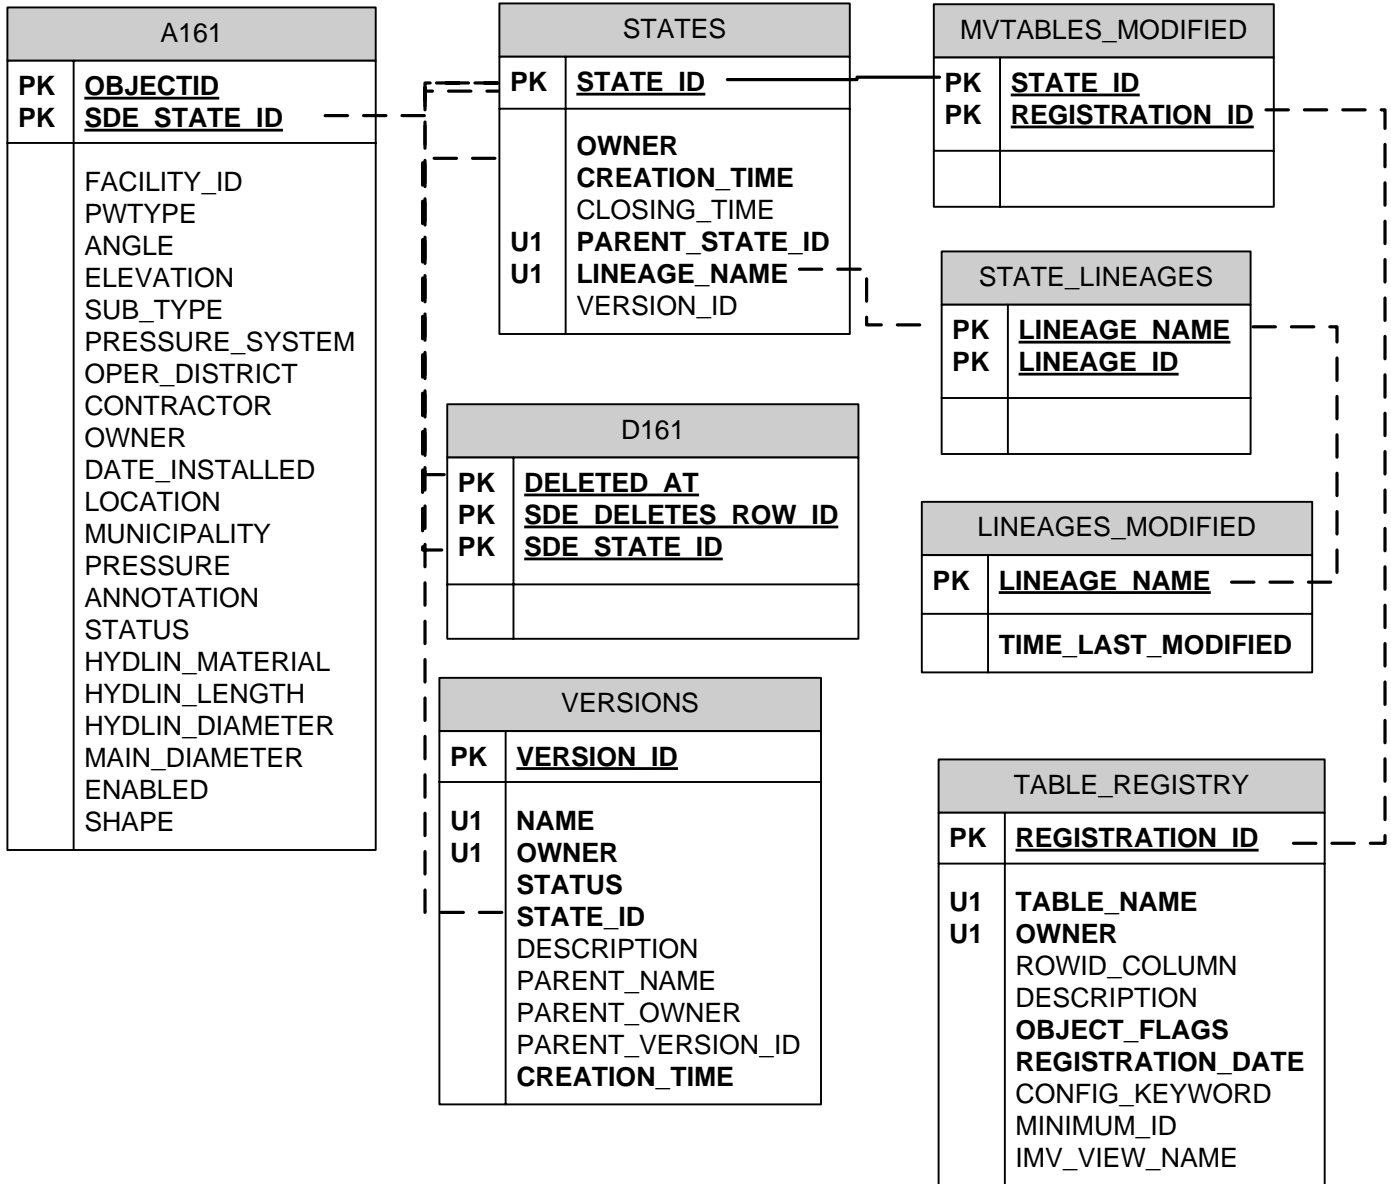

# Versioned feature class system tables in Oracle

The number in the A and D table names is the value in the REGISTRATION\_ID column of the TABLE\_REGISTRY table.