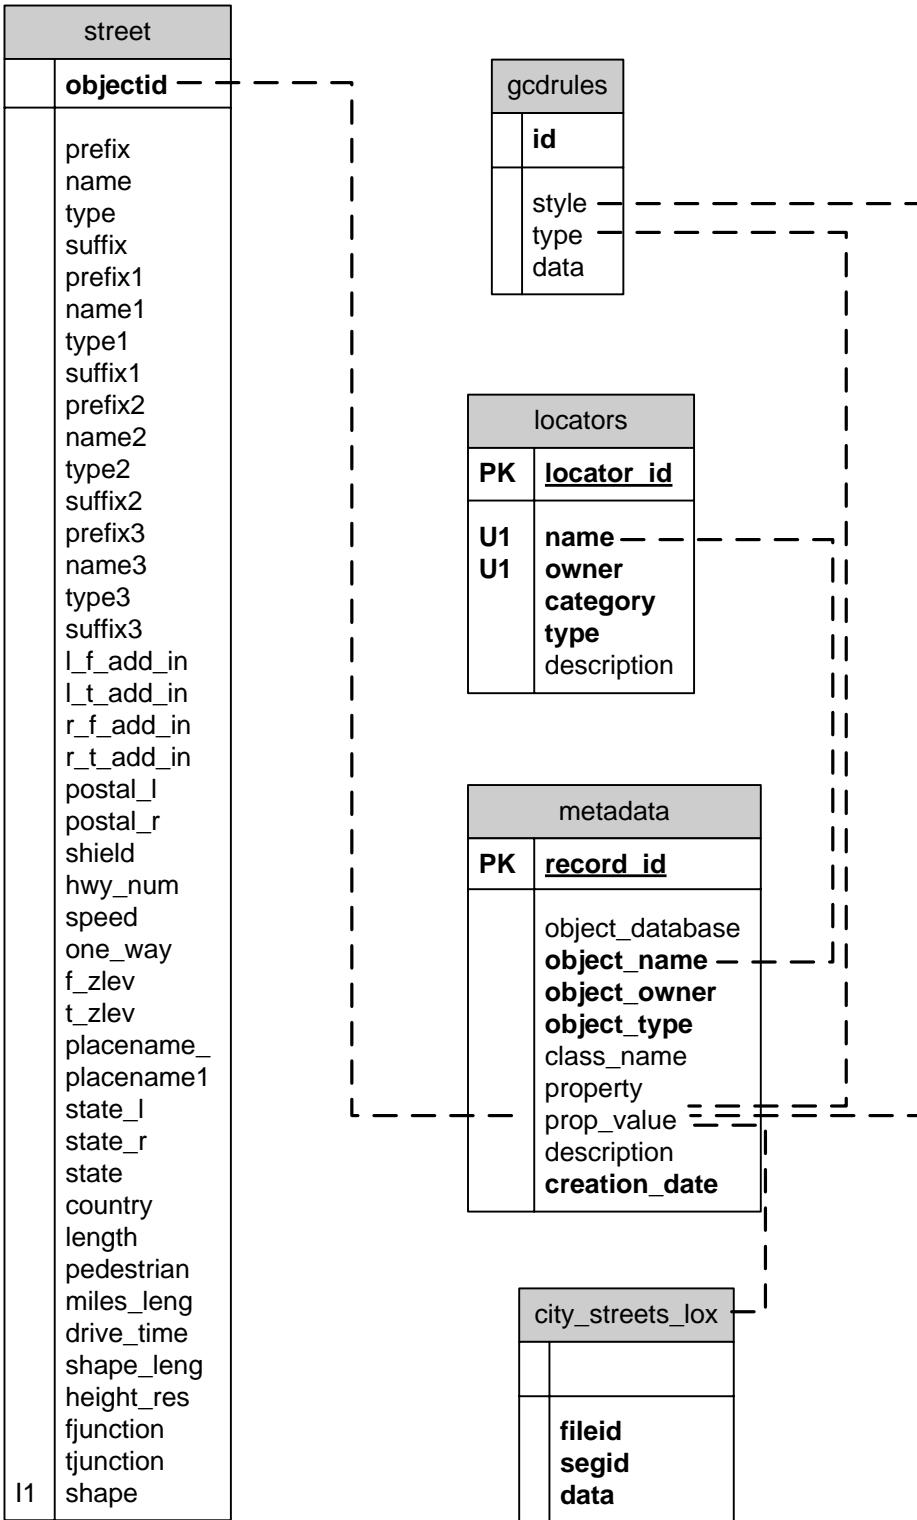

Locator tables in Informix

Business table of the feature class on which the locator is based

Locator dataset