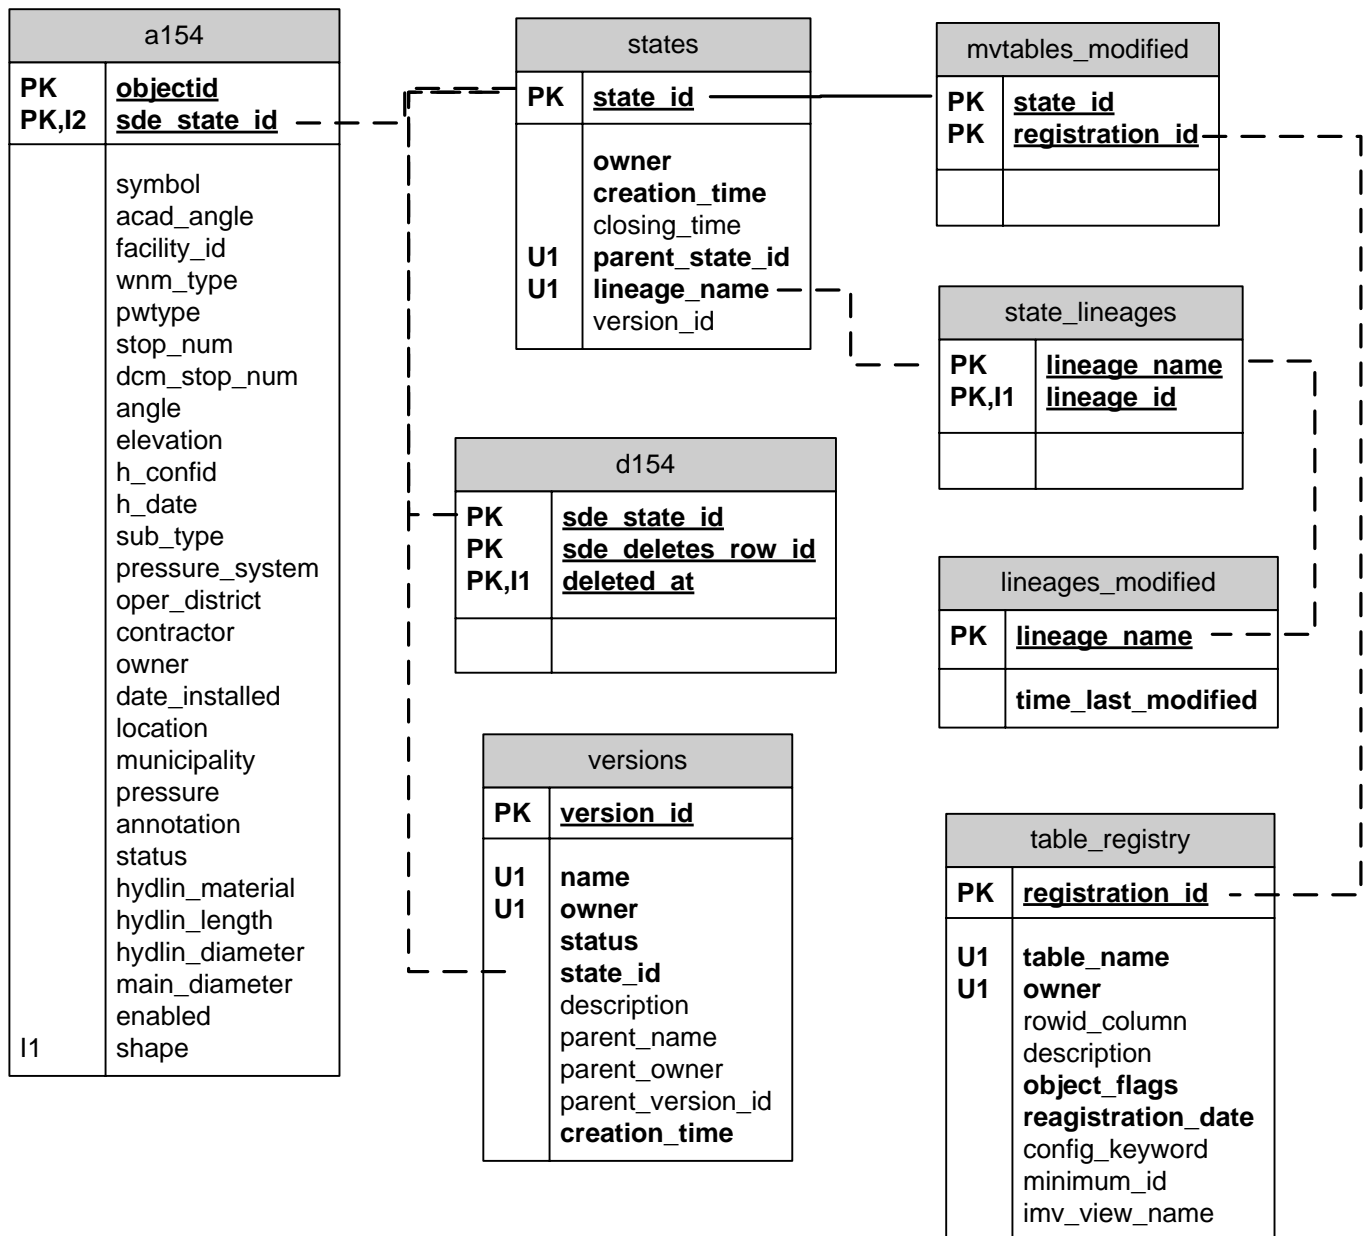

Versioned feature class system tables in Informix

The number in the a and d table names is the value in the registration_id column of the table_registry table.