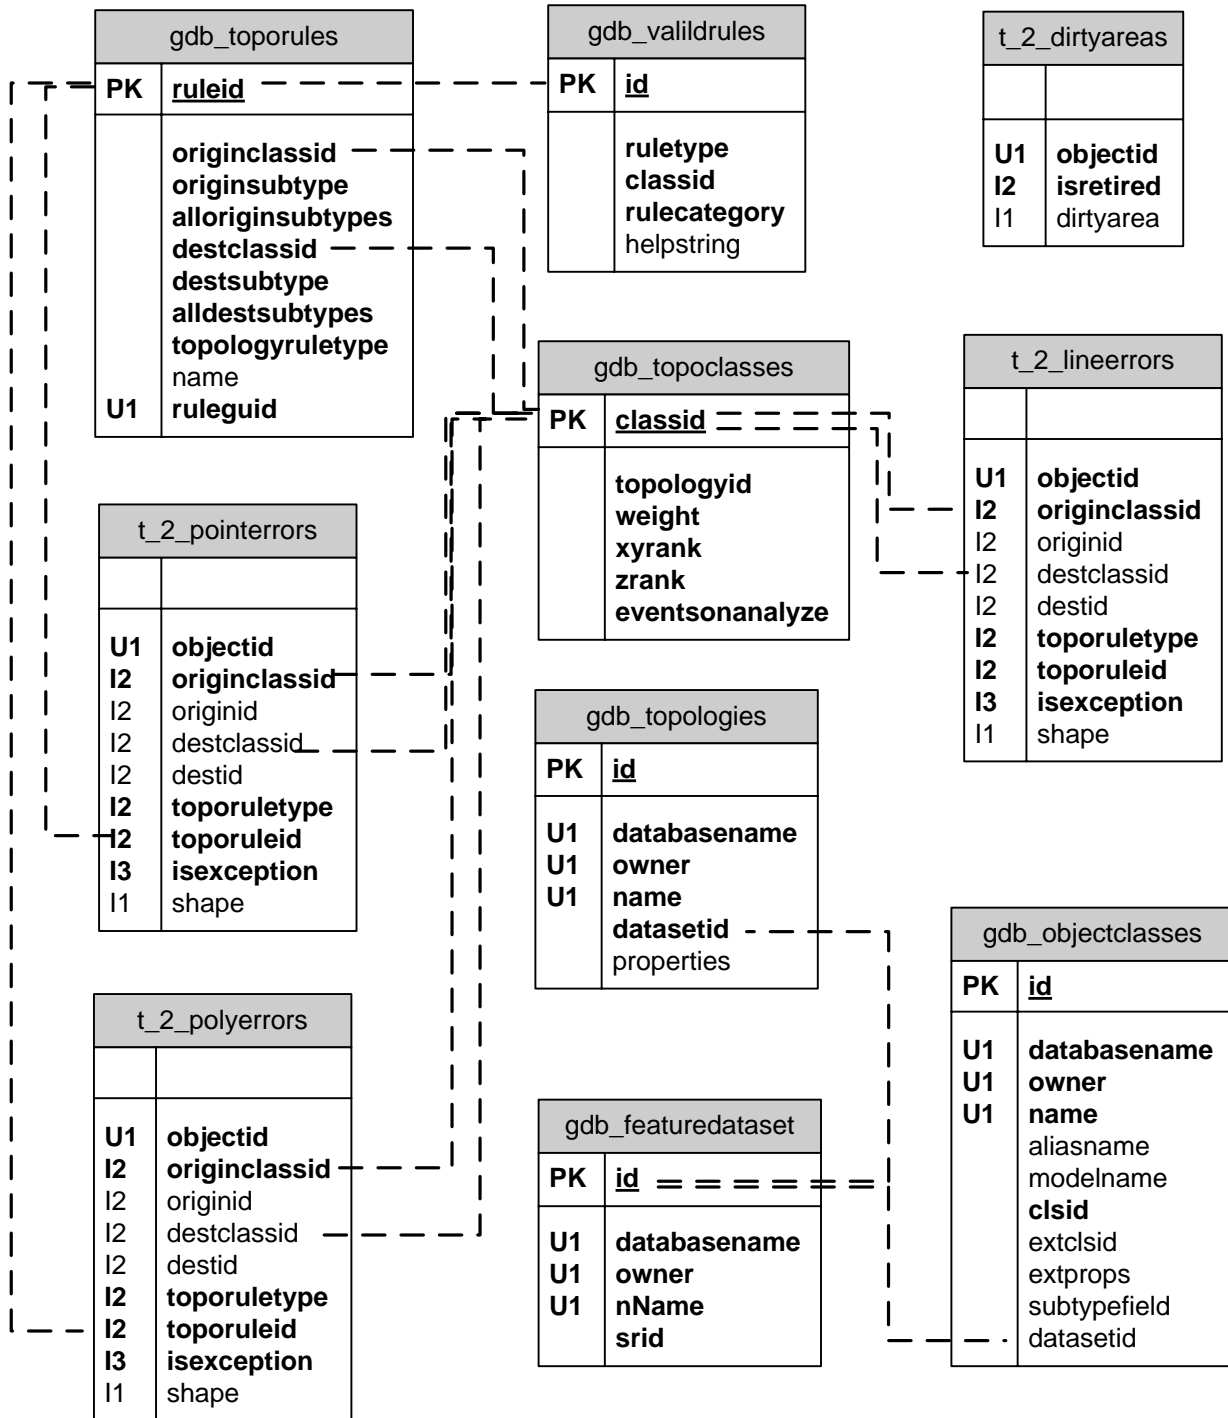

Topology tables in PostgreSQL

The 2 in the topology table names is the value in the id column of the gdb_featuredataset table