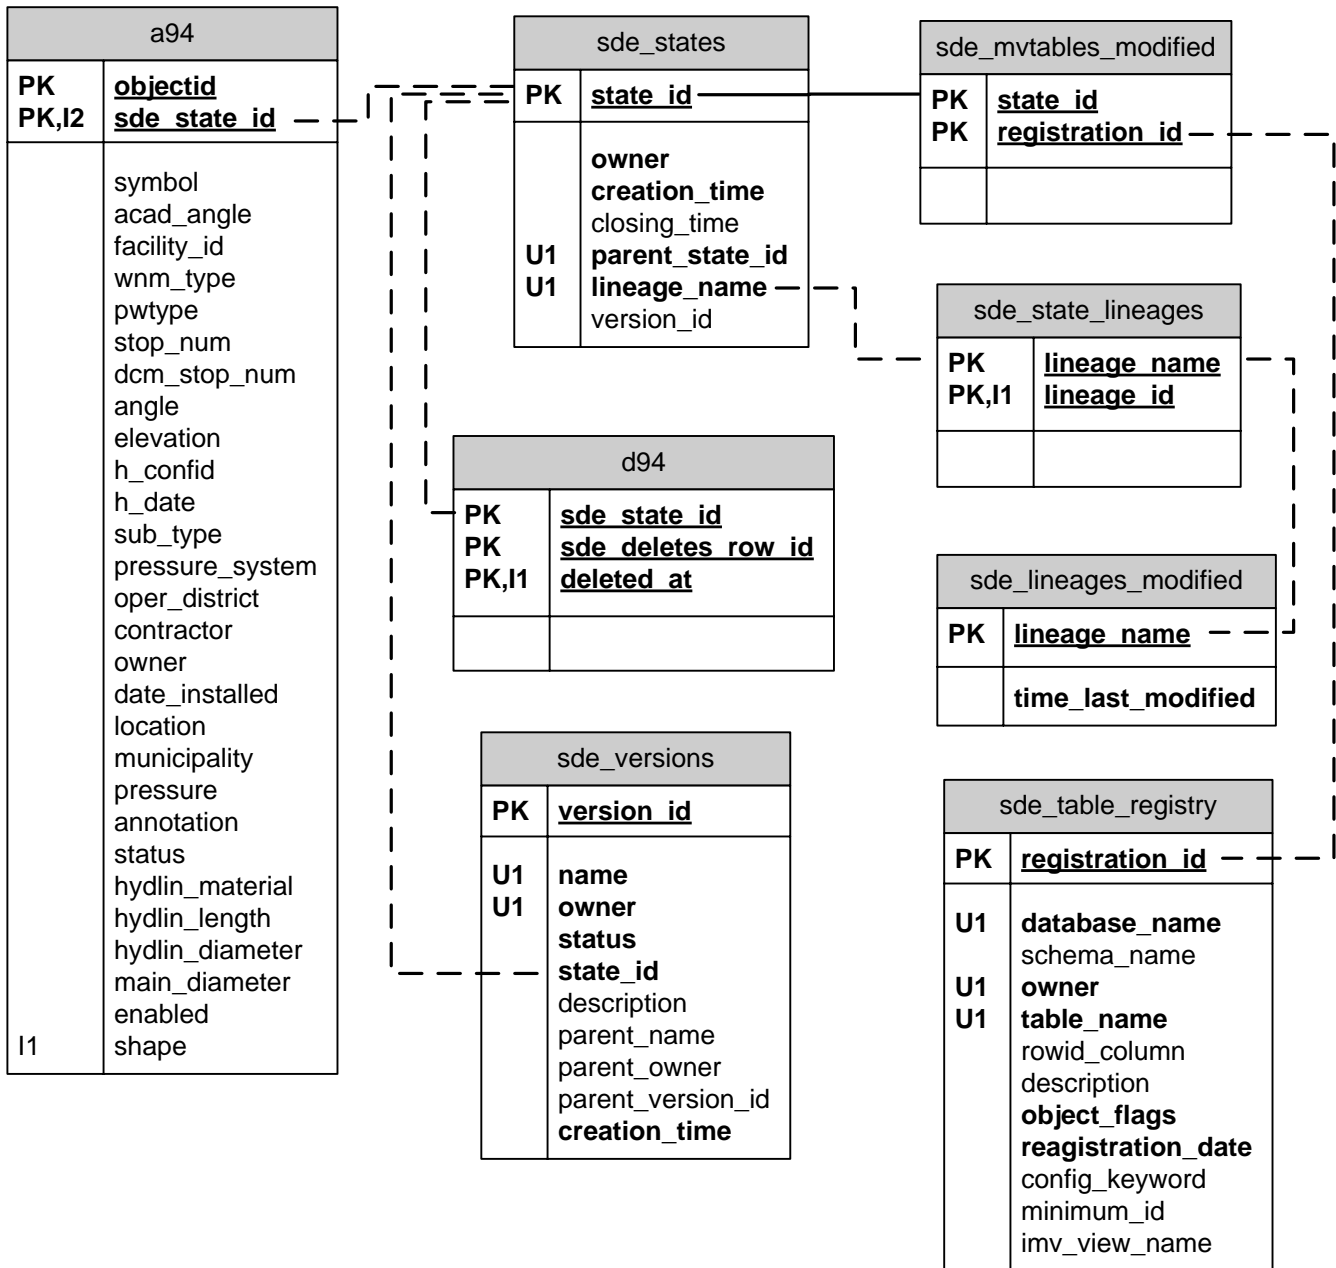

Versioned feature class system tables in PostgreSQL

The number in the a and d table names is the value in the registration_id column of the sde_table_registry table.